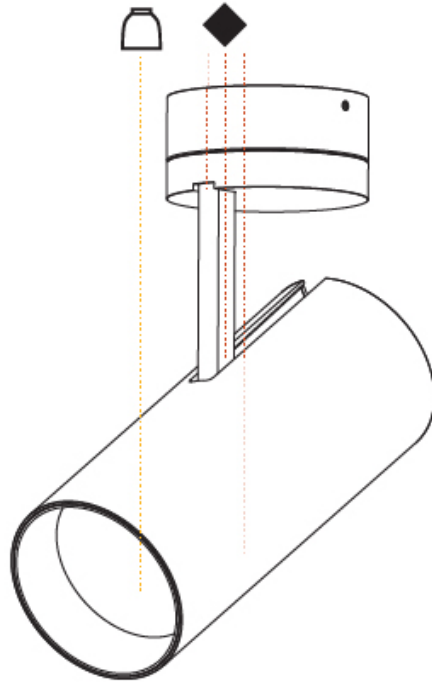

A3D116-

PROJECT

TYPE

SPECIFIER

QUANTITY

DATE

A