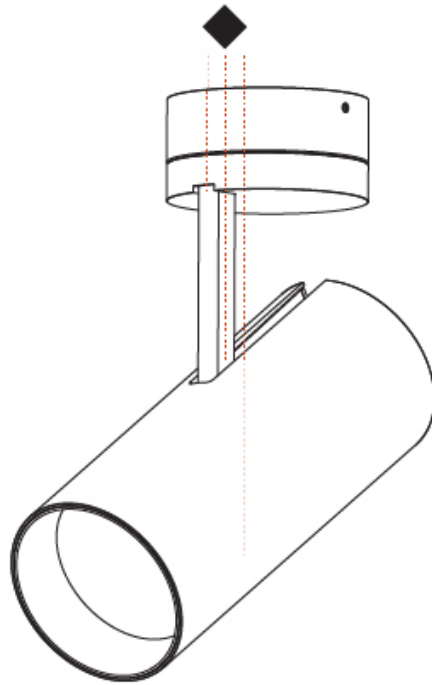

A3D115-

PROJECT
TYPE
SPECIFIER
QUANTITY
DATE