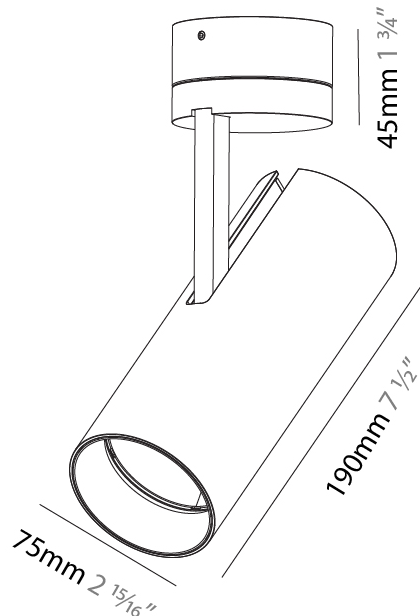

GENERAL

Series: Imagine
Subseries: Imagine 75
Brand: Prolicht
Division: Architectural
Mounting Type: Surface
Mounting Location: Ceiling
Subcategory: Spots

PHYSICAL

Shape: Cylinder
Diameter (mm): 75
Diameter (in): 2 ¹⁵/₁₆
Height (mm): 190
Height (in): 7 ¹/₂
Max. Overall Height (mm): 235
Max. Overall Height (in): 9 ³/₄
Light Distribution: Adjustable / Direct
Weight (kg): 0.919
Weight (lbs): 2.02
Fixture Finish: SSR / BKV / CWI / CRY / HAB / UFT / ITA / RUA / FTG / MYG / LOD / PUS / FRO / FUP / KIA / POP / BLS / SPG / MEY / GOH / GUM / CHC / COM / ABZ / JAG / OBR / MOS / ROR
Fixture Material: Aluminum Die Cast

ELECTRICAL

Lamp Type: LED (Zhaga Standard)
Input Wattage (W): 13.2 / 16.5
Total Output Wattage (W): 12 / 15
Dimming: Tri-Mode (Non-Dimming and Phase Dimming (120Vac only) and 0-10V Dimming)
Driver Included: Yes
Driver Location: Integrated
Driver Type: Constant Current - Universal
Driver Class: Class 2
Input Voltage (V): 120 - 277
Constant Current (MA): 350

LED

Number of LEDs: 1
Color Temperature (°K): 2700 / 3000 / 3500 / 4000
Max. Delivered Lumen (lm): 870 / 970 / 1038 / 1060
CRI: >90 CRI
Lamp Life (hrs): 50000

OPTICAL

Reflector°: 10
Adjustability: Rotational 350°; Tilt 90°

RATINGS AND CERTIFICATIONS

Certified By: Certified for North American Standards
IP rating: IP20

PROJECT
TYPE
SPECIFIER
QUANTITY
DATE