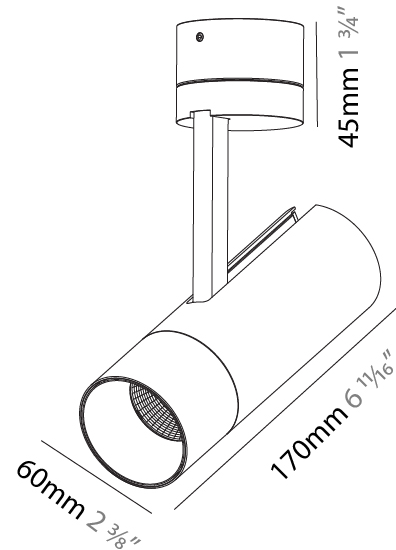

GENERAL

Series: Imagine
 Subseries: Imagine 60
 Brand: Prolicht
 Division: Architectural
 Mounting Type: Surface
 Mounting Location: Ceiling
 Subcategory: Spots

PHYSICAL

Shape: Cylinder
 Diameter (mm): 60
 Diameter (in): 2 ³/₈
 Height (mm): 170
 Height (in): 6 ¹¹/₁₆
 Max. Overall Height (mm): 215
 Max. Overall Height (in): 8 ⁷/₁₆
 Light Distribution: Adjustable / Direct
 Weight (kg): 0.604
 Weight (lbs): 1.33
 Fixture Finish: [SSR / BKV / CWI / CRY / HAB / UFT / ITA / RUA / FTG / MYG / LOD / PUS / FRO / FUP / KIA / POP / BLS / SPG / MEY / GOH / GUM / CHC / COM / ABZ / JAG / OBR / MOS / ROR](#)
 Fixture Material: Aluminum Die Cast

OPTICAL

Reflector: [18 / 34 / 46](#)
 Optic: [Lens Pack - No Lens / Linear Spread Lens / Honeycomb / Spread Lens](#)
 Adjustability: Rotational 350°; Tilt 90°

RATINGS AND CERTIFICATIONS

Certified By: Certified for North American Standards
 IP rating: IP20