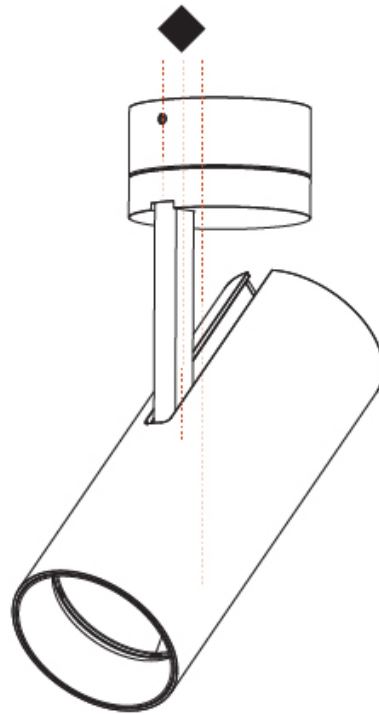

A3D114-

PROJECT	_____
TYPE	_____
SPECIFIER	_____
QUANTITY	_____
DATE	_____